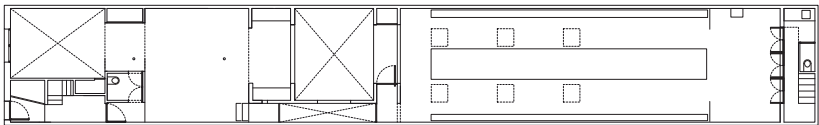

Planta-Sección · Plan-Section