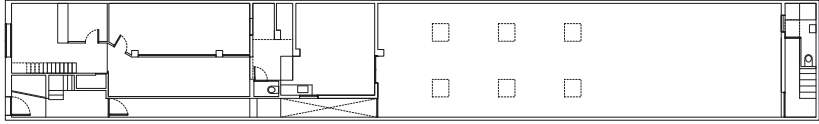

Planta-Sección · Plan-Section