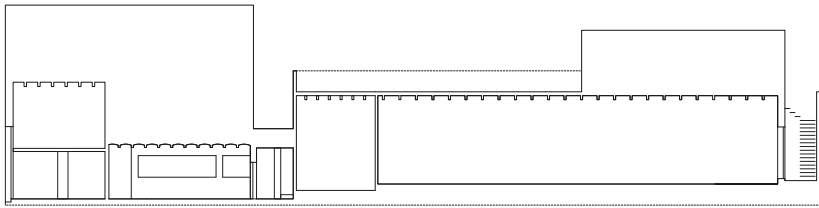

Planta-Sección · Plan-Section