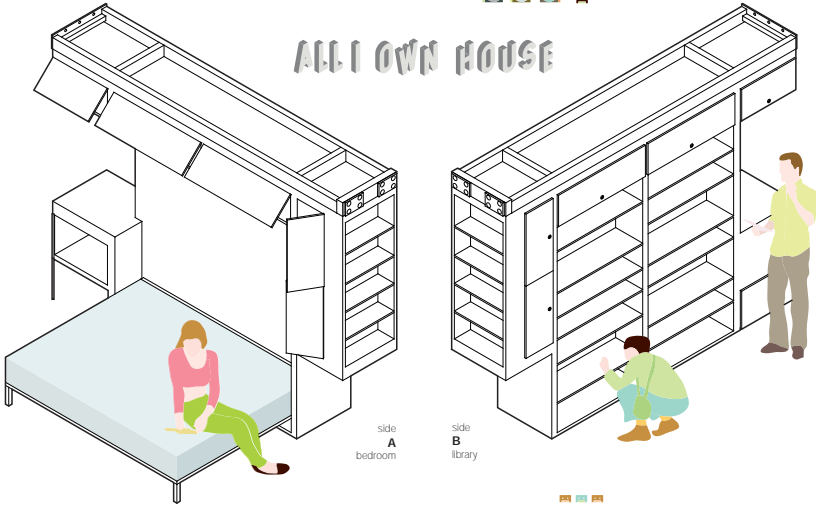

All I Own House is a project that materializes the interior of a house through the personal belongings of the person or persons that occupy it. Through careful and totally custom design, and the combination of the cabinetry with a simple system of industrial linear rail guides, all of the house's service spaces are organized using three containers made from OSB wood panels that are suspended, mobile and transformable.

Planta-Sección · Plan-Section

Section

Planta-Sección · Plan-Section

Section

Plano detalle . Detail

ALL OWN HOUSE

All I own House

Localización· Location:
Madrid