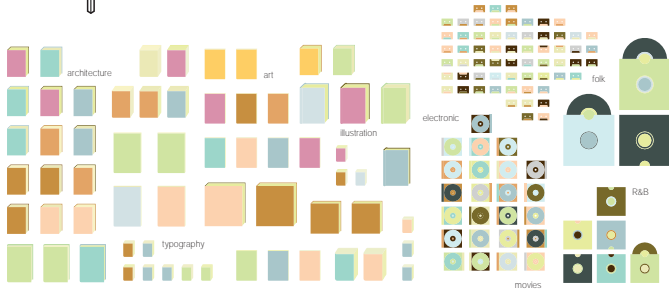

All I Own House is a project that materializes the interior of a house through the personal belongings of the person or persons that occupy it. Through careful and totally custom design, and the combination of the cabinetry with a simple system of industrial linear rail guides, all of the house's service spaces are organized using three containers made from OSB wood panels that are suspended, mobile and transformable.

Planta-Sección · Plan-Section

Section

Planta-Sección · Plan-Section

Section

Plano detalle . Detail

ALL OWN HOUSE

All I own House

Localización· Location:
Madrid