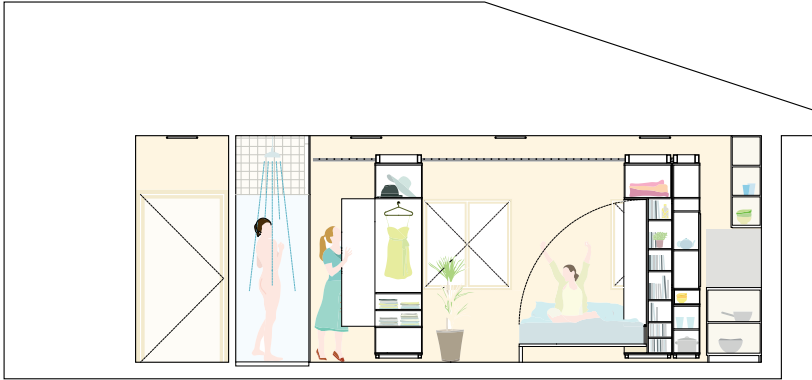

Planta-Sección · Plan-Section

Section